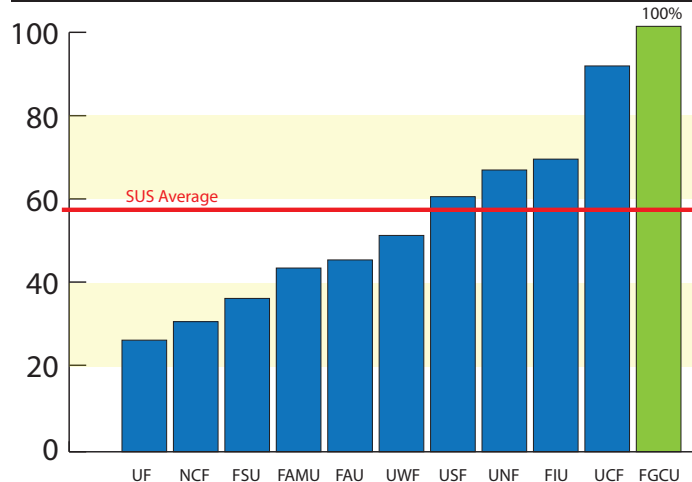

2009-10 through 2013-14 Percent Increase in Degrees Awarded Annually to Students with Pell Grants

Florida Gulf Coast University's rate of growth in the number of Pell students who earn a bachelor's degree is the highest within the State University System.

Source: Board of Governors

(Data shown is most current available.)