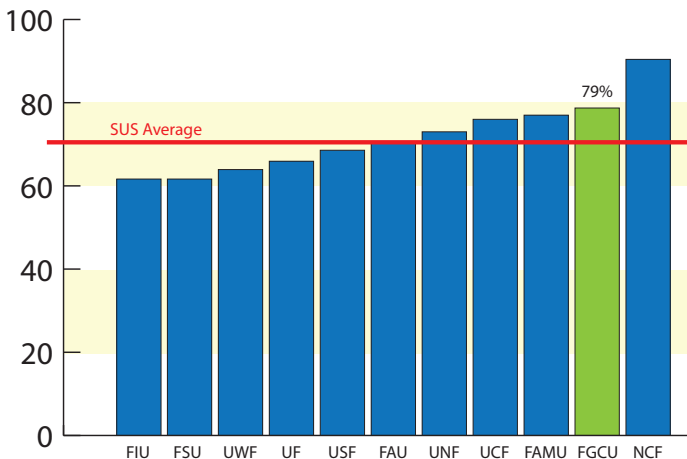

Instructional Productivity

4-Year Percent Change in Baccalaureate Degrees Awarded Annually in S.T.E.M. (2009-10 to 2013-14)

Florida Gulf Coast University has demonstrated significant growth in degrees awarded in Science, Technology, Engineering and Mathematics (STEM) fields.

Source: Board of Governors

Instructional Efficiency

2013 - 2014 Bachelor's Degrees Awarded without Excess Hours

Florida Gulf Coast University is among the most efficient universities in the State University System in graduating students without excess hours.

Source: Board of Governors 2013-14 System Accountability Report, page 8. (Note: FSU data not available at time of publication)

Quality

2013-14 Percent of Undergraduate Credit Hours Taught by Full-Time Faculty