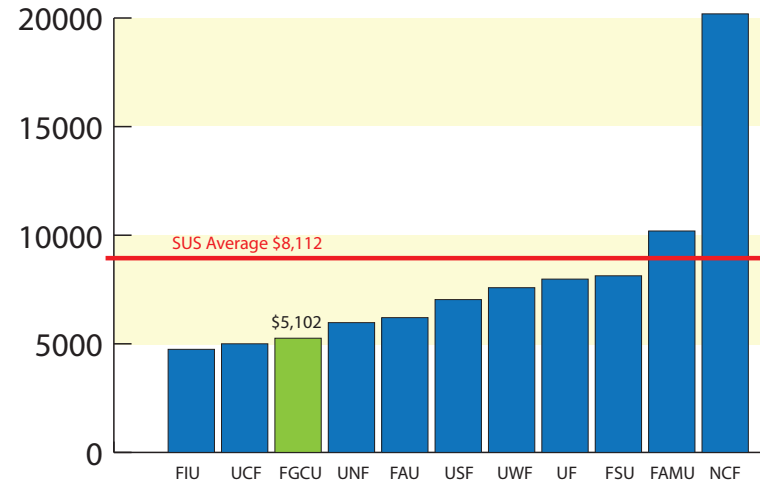

Florida Gulf Coast University's rate of growth in the number of Pell students who earn a bachelor's degree is the highest within the State University System.

Source: Board of Governors

(Data shown is most current available.)

Instructional Efficiency

2013-2014 Total Expenditures Per Student Credit Hour

Florida Gulf Coast University delivers high quality learning outcomes at a cost far below the State University System average.

Source: Board of Governors

State Support

State Appropriated Funding Per Actual FTE 2013-14

Florida Gulf Coast University's state funding per capita is among the lowest in the State University System.

Source: Board of Governors