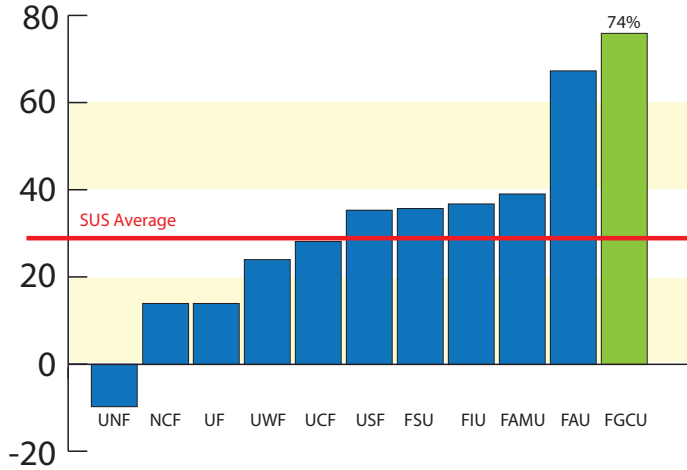

Profile

- Opened 1997 to 2,584 students
- Currently 14,469 students
- Five colleges
- 52 undergraduate, 24 graduate, and 2 doctoral degree programs
- 1,256 full-time faculty and staff
- 94% students from Florida

Instructional Productivity

4-Year Percent Change in Baccalaureate Degrees Awarded Annually in S.T.E.M. (2009-10 to 2013-14)

Florida Gulf Coast University has demonstrated significant growth in degrees awarded in Science, Technology, Engineering and Mathematics (STEM) fields.