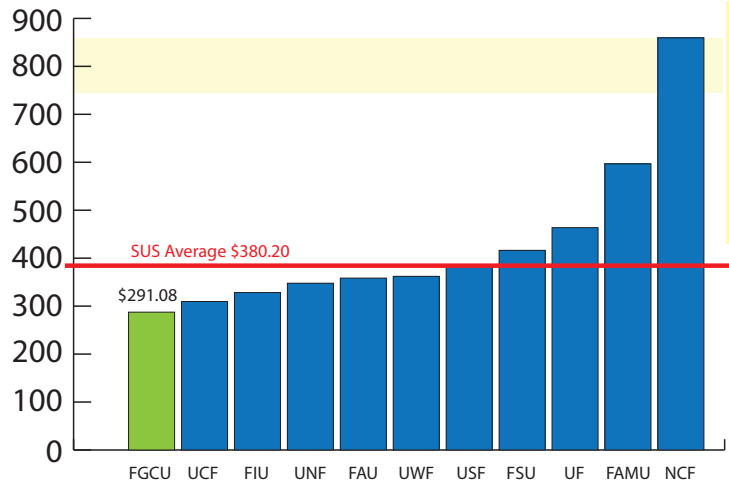

Instructional Efficiency

2013-2014 Total Expenditures Per Student Credit Hour

Florida Gulf Coast University delivers high quality learning outcomes at a cost far below the State University System average.

Source: Board of Governors