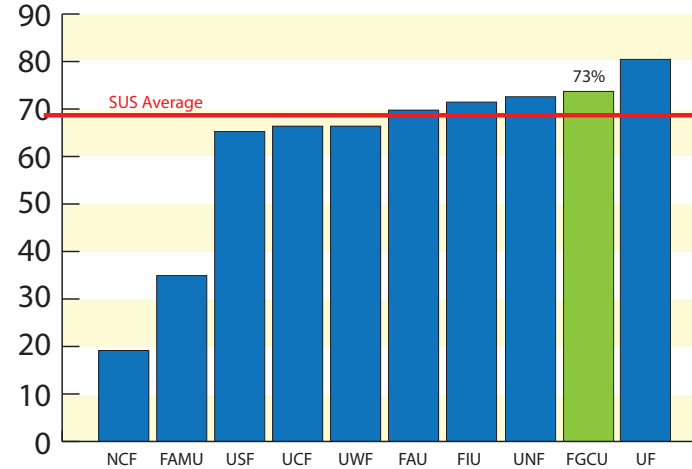

Profile

- Opened 1997 to 2,584 students
- Currently 14,469 students
- Five colleges
- 52 undergraduate, 24 graduate, and 2 doctoral degree programs
- 1,256 full-time faculty and staff
- 94% students from Florida

Instructional Productivity

4-Year Percent Change in Baccalaureate Degrees Awarded Annually in S.T.E.M. (2009-10 to 2013-14)

Florida Gulf Coast University has demonstrated significant growth in degrees awarded in Science, Technology, Engineering and Mathematics (STEM) fields.

Source: Board of Governors

Instructional Efficiency

2013 - 2014 Bachelor's Degrees Awarded without Excess Hours

Florida Gulf Coast University is among the most efficient universities in the State University System in graduating students without excess hours.

Source: Board of Governors 2013-14 System Accountability Report, page 8. (Note: FSU data not available at time of publication)

Quality

2013-14 Percent of Undergraduate Credit Hours Taught by Full-Time Faculty